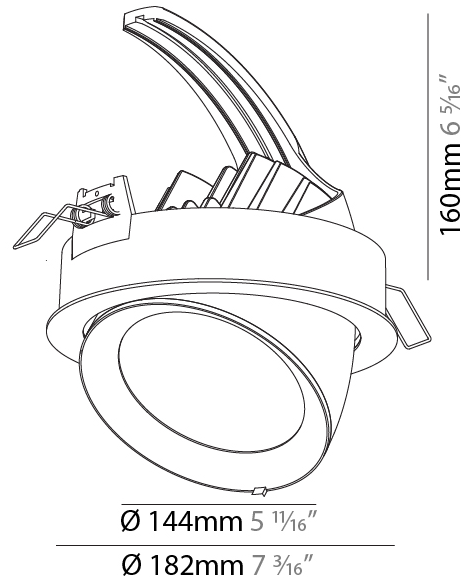

GENERAL

Series: Mechaniq Round Efficiency
Brand: Prolicht
Division: Architectural
Mounting Type: Recessed
Mounting Location: Ceiling
Subcategory: Downlight

PHYSICAL

Shape: Round
Diameter (mm): 182
Diameter (in): 7 3/16
Height (mm): 160
Height (in): 6 3/16
Min. Recessing Depth (mm): 180
Min. Recessing Depth (in): 7 1/16
Weight (kg): 1.198
Weight (lbs): 2.64
Fixture Finish: SSR / BKV / CWI / CRY / HAB / UFT / ITA / RUA / FTG / MYG / LOD / PUS / FRO / FUP / KIA / POP / BLS / SPG / MEY / GOH / GUM / CHC / COM / ABZ / JAG / OBR / MOS / ROR
Fixture Material: Aluminum Die Cast
Cut-out Measurements: 177mm / 6 15/16"

ELECTRICAL

Lamp Type: LED (Zhaga Standard)
Total Output Wattage (W): 26
Dimming: Tri-Mode (Non-Dimming and Phase Dimming (120Vac only) and 0-10V Dimming)
Driver Included: No
Driver Location: Recessed Housing
Driver Type: Constant Current - Universal
Housing: See components
Input Voltage (V): 120 - 277
Constant Current (MA): 700

LED

Number of LEDs: 1
Color Temperature (°K): 2700 / 3000 / 3500 / 4000
Max. Delivered Lumen (lm): 2800 / 2870 / 3019 / 3080
CRI: >90 CRI
Lamp Life (hrs): 50000

OPTICAL

Reflector: 12 / 24 / 40
Adjustability: Rotational 355°; Tilt 45°

RATINGS AND CERTIFICATIONS

Certified By: Certified for North American Standards
IP rating: IP20

177mm 6 15/16"	180mm 7 1/16"	10 | 15mm 3/8" | 9/16"	45°	355°		
A