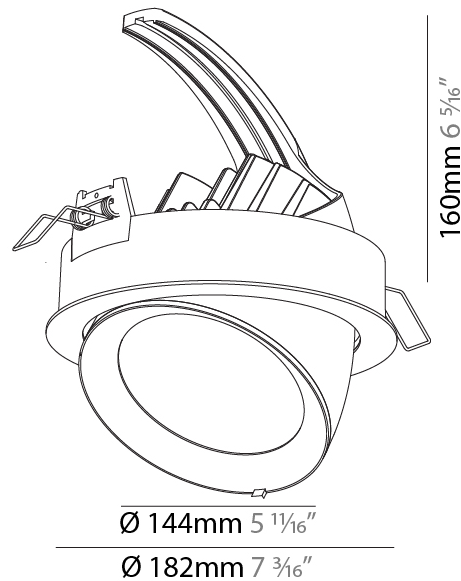

GENERAL

Series: Mechaniq Round Efficiency
Brand: Prolicht
Division: Architectural
Mounting Type: Recessed
Mounting Location: Ceiling
Subcategory: Downlight

PHYSICAL

Shape: Round
Diameter (mm): 182
Diameter (in): 7 3/16
Height (mm): 160
Height (in): 6 3/16
Min. Recessing Depth (mm): 180
Min. Recessing Depth (in): 7 1/16
Light Distribution: Adjustable / Downlight
Weight (kg): 1.198
Weight (lbs): 2.64
Fixture Finish: SSR / BKV / CWI / CRY / HAB / UFT / ITA / RUA / FTG / MYG / LOD / PUS / FRO / FUP / KIA / POP / BLS / SPG / MEY / GOH / GUM / CHC / COM / ABZ / JAG / OBR / MOS / ROR
Fixture Material: Aluminum Die Cast
Cut-out Measurements: 177mm / 6 15/16"

ELECTRICAL

Lamp Type: LED (Zhaga Standard)
Total Output Wattage (W): 21
Dimming: Tri-Mode (Non-Dimming and Phase Dimming (120Vac only) and 0-10V Dimming)
Driver Included: No
Driver Location: Recessed Housing
Driver Type: Constant Current - Universal
Housing: See components
Input Voltage (V): 120 - 277
Constant Current (MA): 700

LED

Number of LEDs: 1
Color Temperature (°K): 2700 / 3000 / 3500 / 4000
Max. Delivered Lumen (lm): 1440 / 1490 / 1568 / 1600
CRI: >90 CRI
Lamp Life (hrs): 50000

OPTICAL

Reflector°: 8
Adjustability: Rotational 355°; Tilt 45°

RATINGS AND CERTIFICATIONS

Certified By: Certified for North American Standards
IP rating: IP20

177mm 6 15/16"	180mm 7 1/16"	10 | 15mm 3/8" | 9/16"	45°	355°		
A